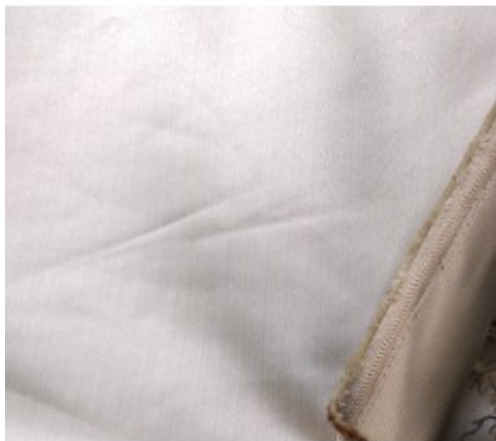

Jacquard , Fabric Color Dawn Fabric sold By the Yard, 58

Brand: Continental Fabric
Product Code: DAWN500MONTE
Availability: In Stock
Weight: 10.00lb

Price: $10.00

Description

Fabric width: 56".

Fabric contents: 100% Polyester.

Fabric Weight: Medium.

Product Description