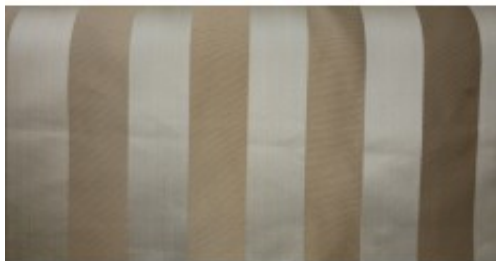

Jacquard Stripe, Fabric Color Dawn, Fabric sold By the Yard 58 "

Brand: Continental Fabric
Product Code: SAND700MONTE
Availability: In Stock
Weight: 10.00lb

Price: $10.00

Description

Jacquard Stripe, Design. REVERSIBLE Fabric

Fabric width: 58".

Fabric contents: 100% Polyester.

Fabric Weight: Medium.

Product Description